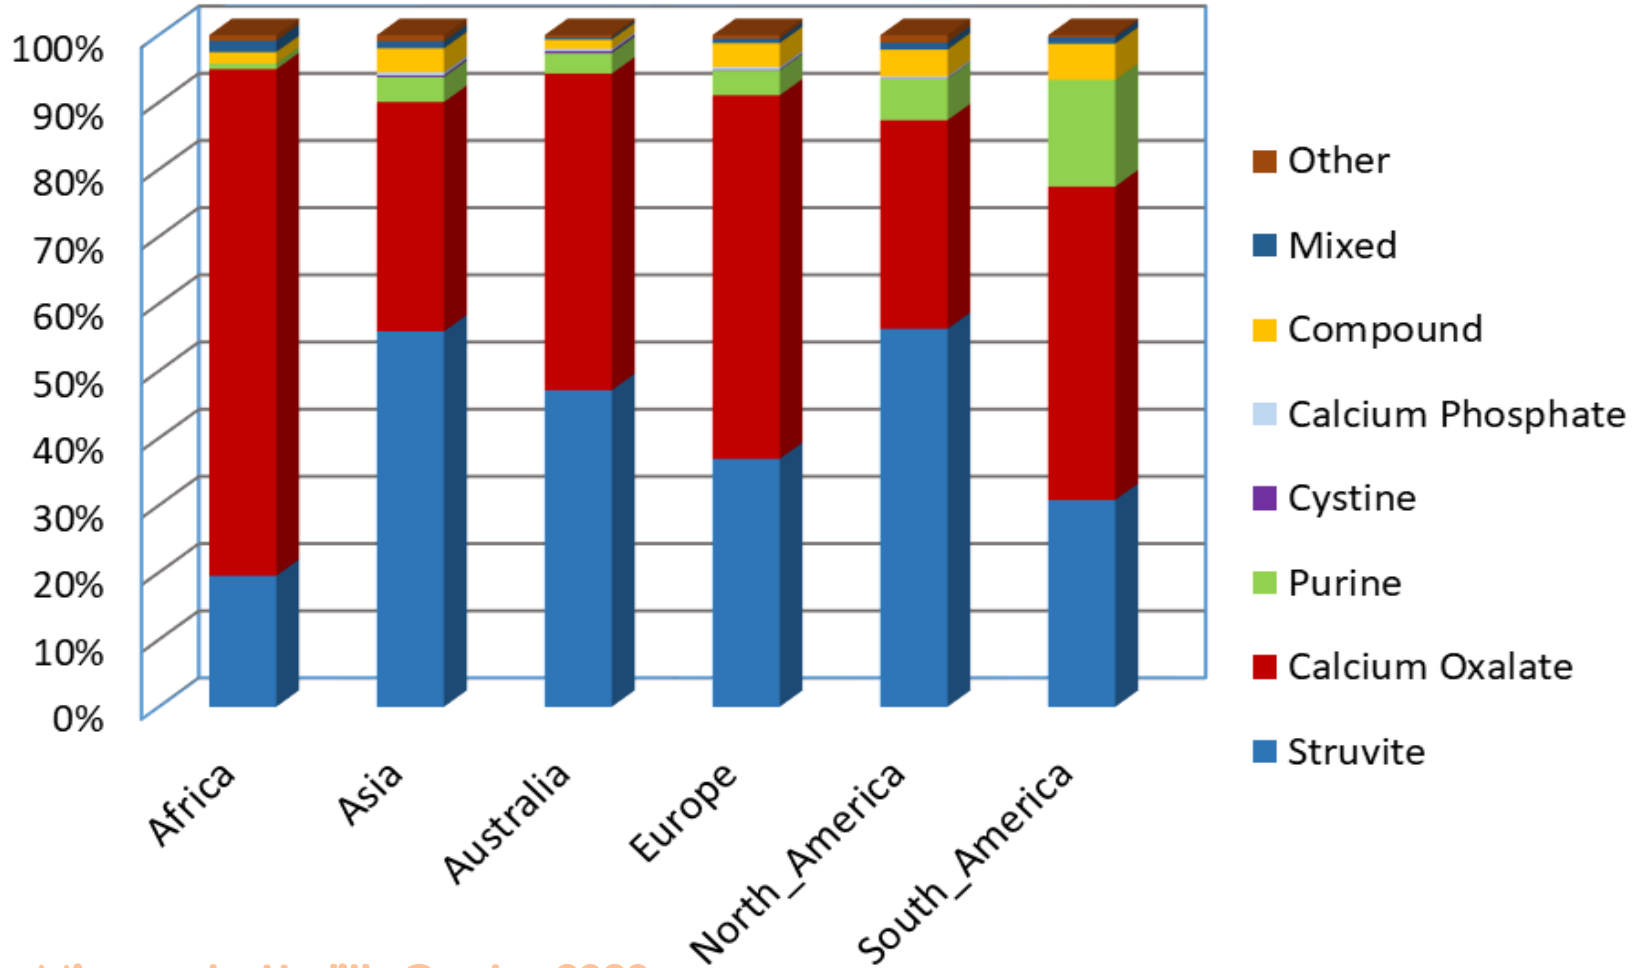

2020: Number of Feline Urolith Submissions by Continent (n= 18,073)

2020 Feline Urolith Composition by Continent (n=18,073)

Mineral Composition of Feline Uroliths Submitted in 2020, (n=18,073)

Mineral Composition of Feline Plugs Submitted in 2020, (n=179)

2020: Number of Canine Urolith Submissions by Continent (n = 61,160)

2020 Canine Urolith Composition by Continent (n-61,160)

Mineral Composition of Canine Uroliths Submitted in 2020, (n= 61,160)