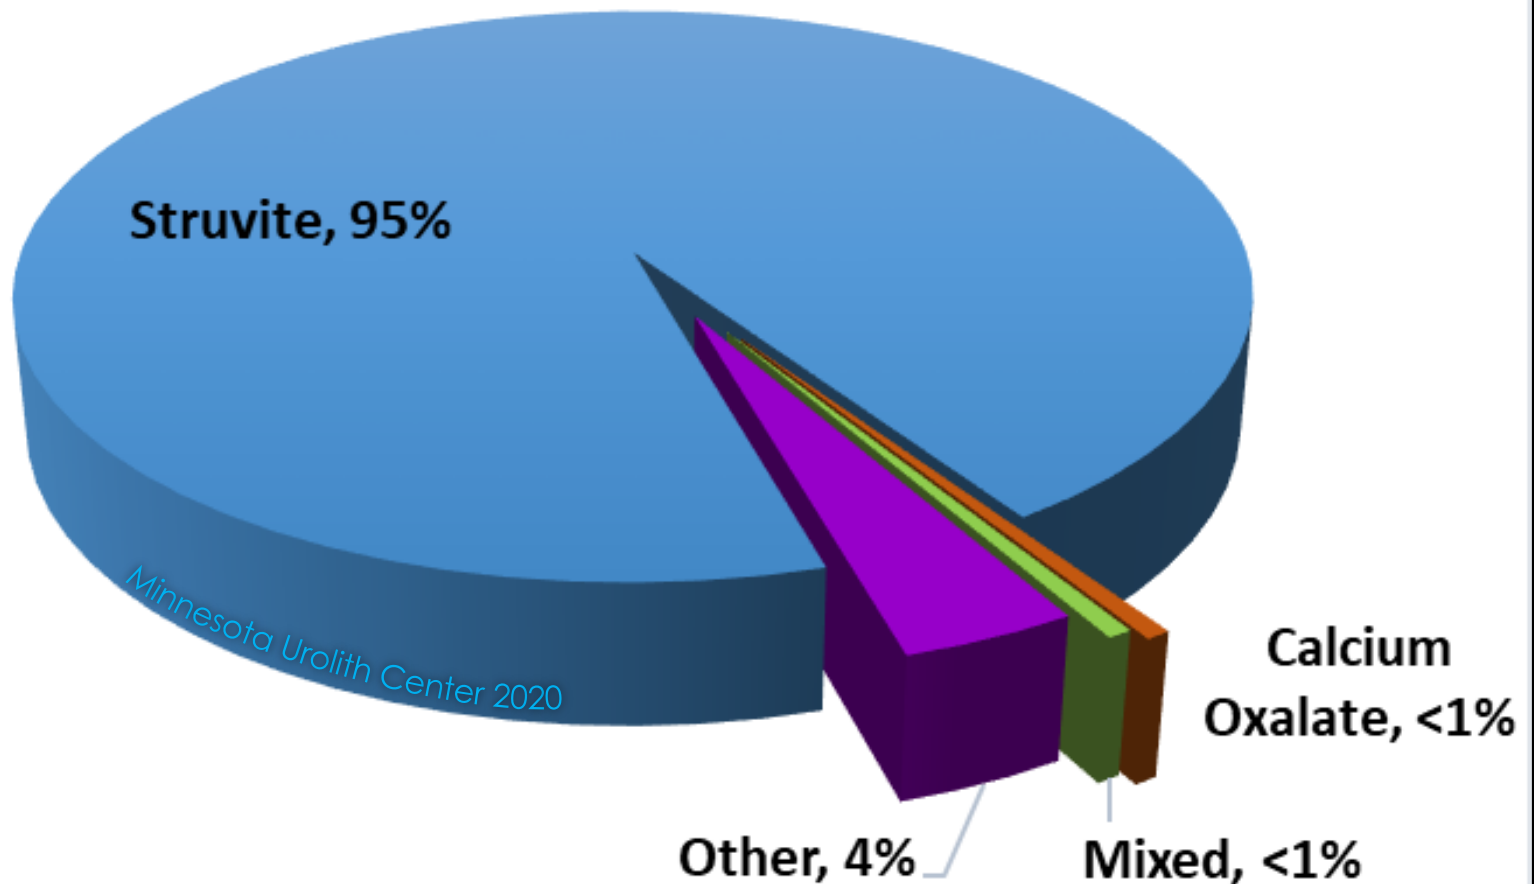

2020: Number of Feline Urolith Submissions by Continent (n= 18,073)

2020 Feline Urolith Composition by Continent (n=18,073)

Mineral Composition of Feline Uroliths Submitted in 2020, (n=18,073)

Mineral Composition of Feline Plugs Submitted in 2020, (n=179)

2020: Number of Canine Urolith Submissions by Continent (n = 61,160)

2020 Canine Urolith Composition by Continent (n-61,160)

Mineral Composition of Canine Uroliths Submitted in 2020, (n= 61,160)