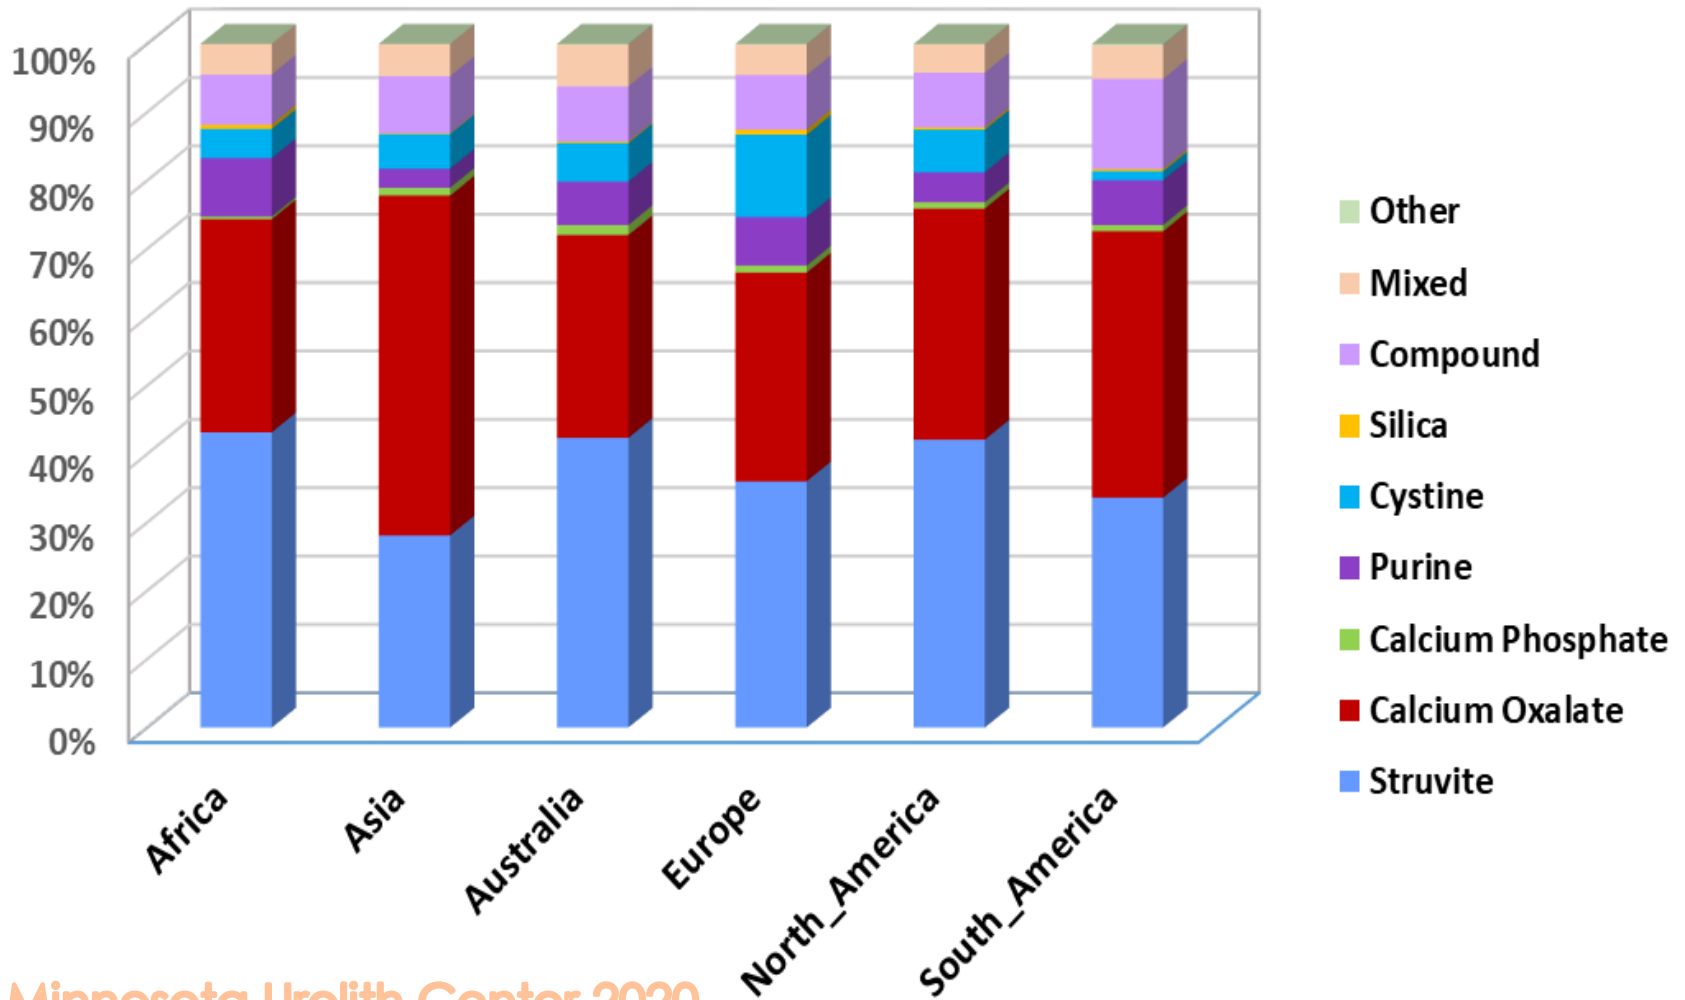

2020: Number of Feline Urolith Submissions by Continent (n= 18,073)

2020 Feline Urolith Composition by Continent (n=18,073)

Mineral Composition of Feline Uroliths Submitted in 2020, (n=18,073)

Mineral Composition of Feline Plugs Submitted in 2020, (n=179)

2020: Number of Canine Urolith Submissions by Continent (n = 61,160)

2020 Canine Urolith Composition by Continent (n-61,160)

Mineral Composition of Canine Uroliths Submitted in 2020, (n= 61,160)