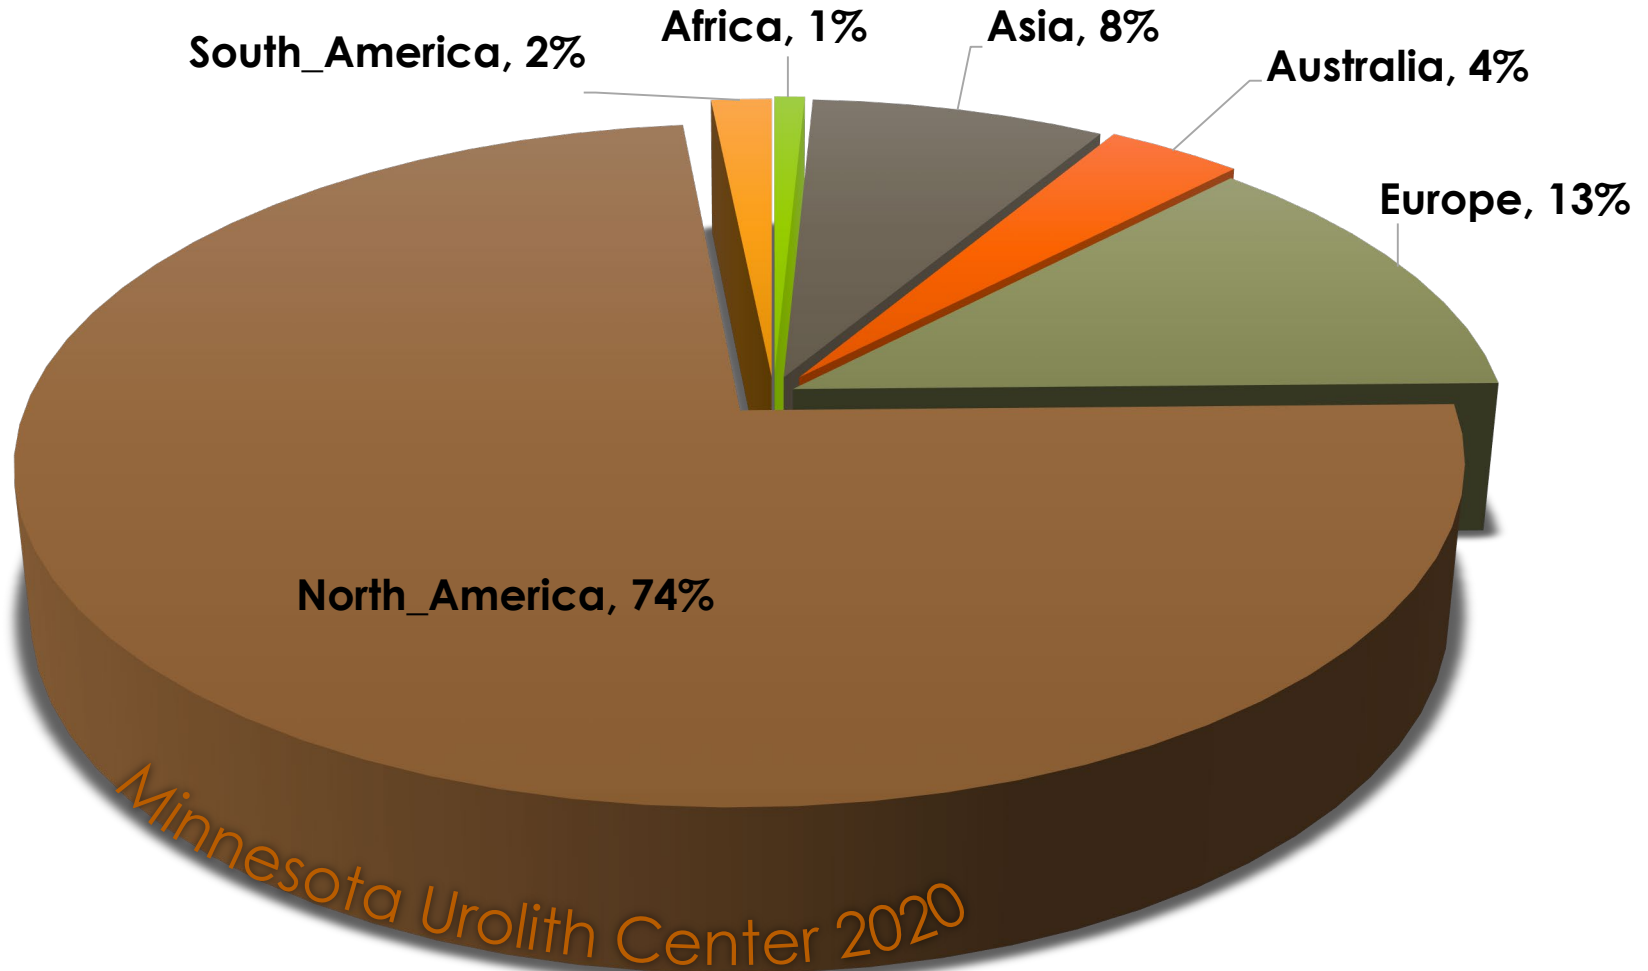

2020: Number of Feline Urolith Submissions by Continent (n= 18,073)

2020 Feline Urolith Composition by Continent (n=18,073)

Mineral Composition of Feline Uroliths Submitted in 2020, (n=18,073)

Mineral Composition of Feline Plugs Submitted in 2020, (n=179)

2020: Number of Canine Urolith Submissions by Continent (n = 61,160)

2020 Canine Urolith Composition by Continent (n-61,160)

Mineral Composition of Canine Uroliths Submitted in 2020, (n= 61,160)