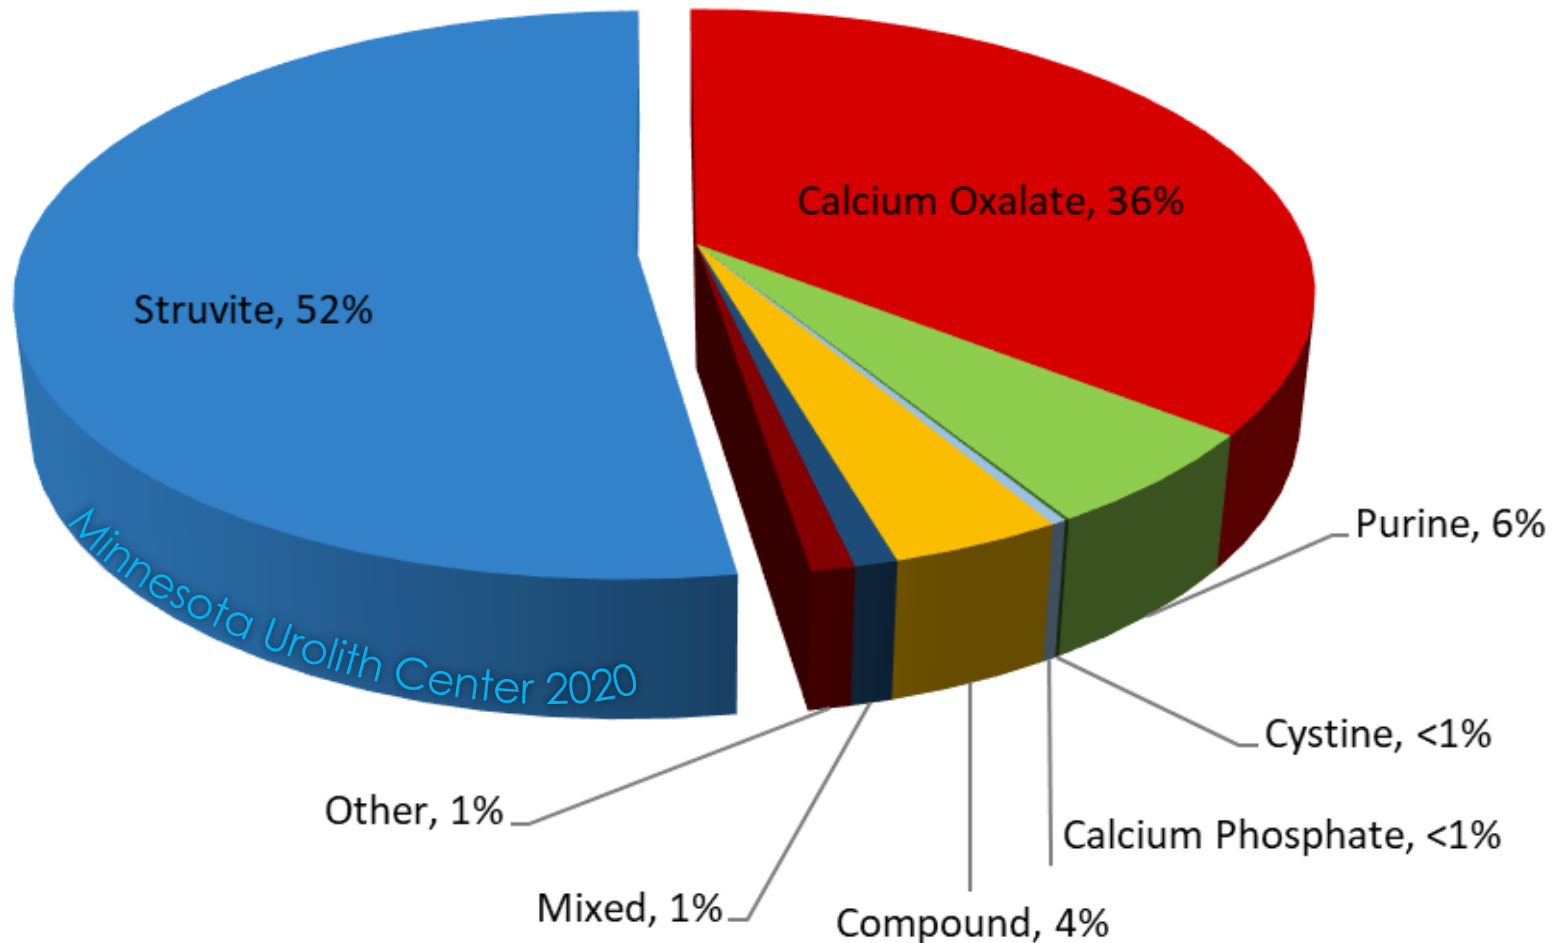

2020: Number of Feline Urolith Submissions by Continent (n= 18,073)

2020 Feline Urolith Composition by Continent (n=18,073)

Mineral Composition of Feline Uroliths Submitted in 2020, (n=18,073)

Mineral Composition of Feline Plugs Submitted in 2020, (n=179)

2020: Number of Canine Urolith Submissions by Continent (n = 61,160)

2020 Canine Urolith Composition by Continent (n-61,160)

Mineral Composition of Canine Uroliths Submitted in 2020, (n= 61,160)