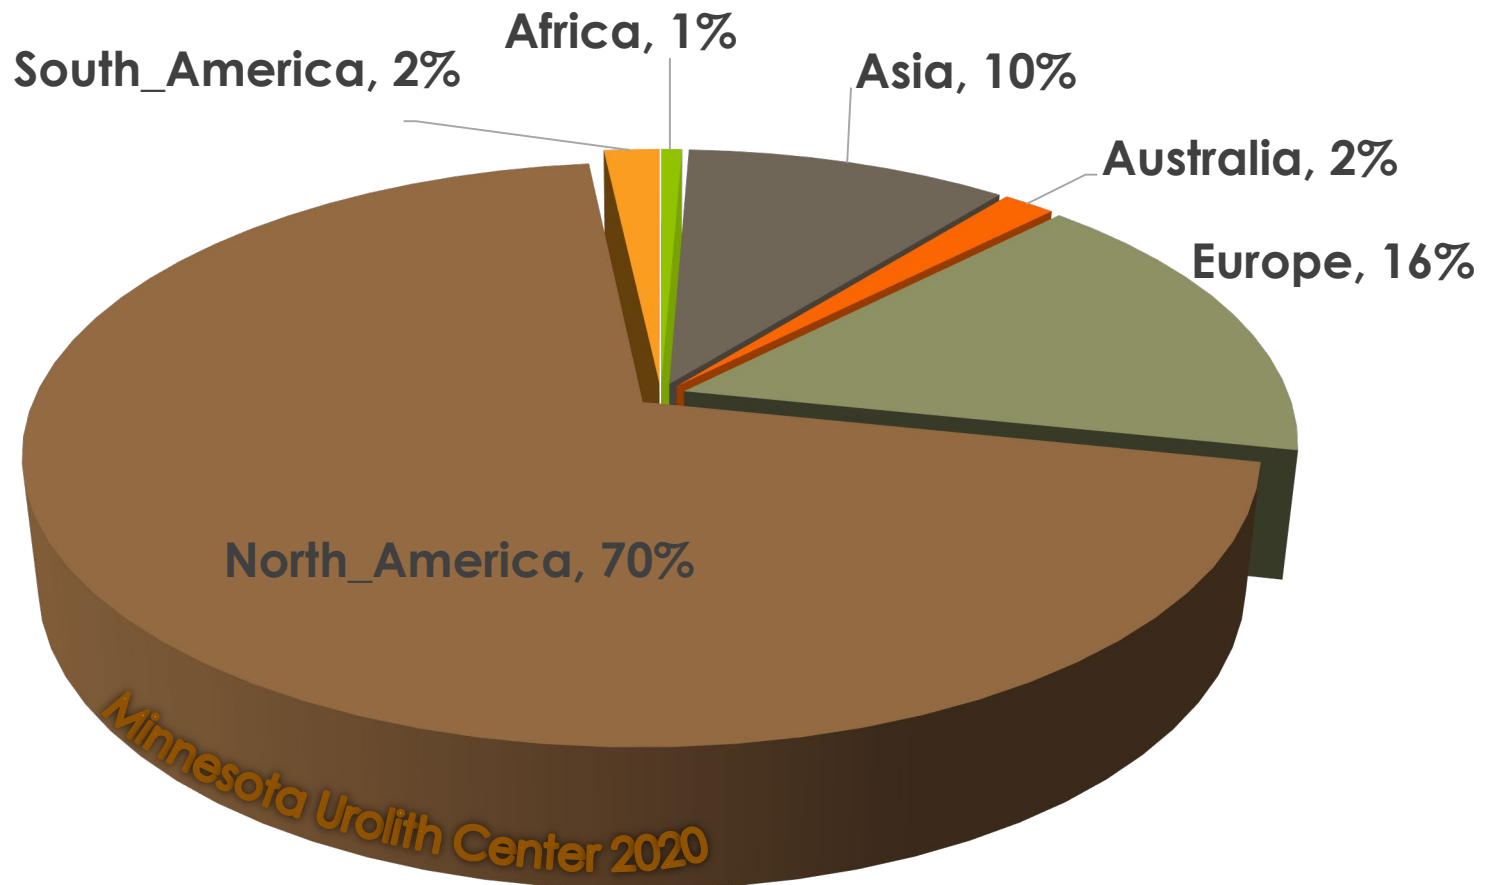

2020: Number of Feline Urolith Submissions by Continent (n= 18,073)

2020 Feline Urolith Composition by Continent (n=18,073)

Mineral Composition of Feline Uroliths Submitted in 2020, (n=18,073)

Mineral Composition of Feline Plugs Submitted in 2020, (n=179)

2020: Number of Canine Urolith Submissions by Continent (n = 61,160)

2020 Canine Urolith Composition by Continent (n-61,160)

Mineral Composition of Canine Uroliths Submitted in 2020, (n= 61,160)